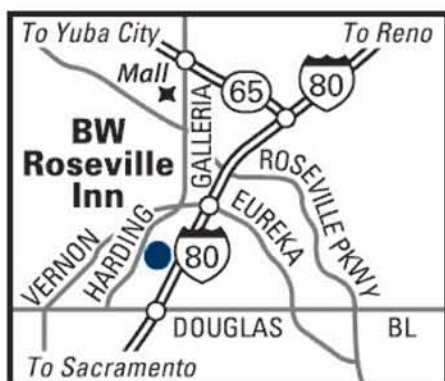

Best Western Roseville Inn

[MORE INFORMATION](#)

220 Harding Boulevard, Roseville, CA, United States 95678-2404

Phone: 916-782-4434 Fax: 916-782-8335

[BOOK NOW](#)

The Best Western Roseville Inn is near Sacramento, CA. Centrally located in the rapidly growing city of Roseville, California, the Best Western Roseville Inn is conveniently off Highway 80, just minutes from local business parks, area attractions, and the Sacramento State Capitol. Specializing in attentive, personal service, we feature spacious, richly furnished guest rooms, with king- or queen- size beds. We are proud to offer the business and leisure traveler remarkable value and superior services. Enjoy our complimentary deluxe continental breakfast buffet served in our dining lobby area each morning.

The Best Western Roseville Inn is conveniently located just 18 miles from the heart of downtown Sacramento. Spend an afternoon touring California's State Capitol building, the Sacramento Zoo and California State University. Less than seven miles from the hotel, guest can visit historic Folsom, the Thunder Valley Casino Resort or the Prairie City Raceways. Shopping at the Galleria Mall and the Fountains or a day of fun in the sun at the Golfland Sunsplash Amusement Park is a special treat for families visiting Roseville.

Hotel Location

From: Interstate 80. Take Douglas Boulevard West Exit. Travel on Douglas Boulevard and turn Right at Harding Boulevard. Best Western Roseville Inn is 1/2 mile from here.

Best Western Roseville Inn